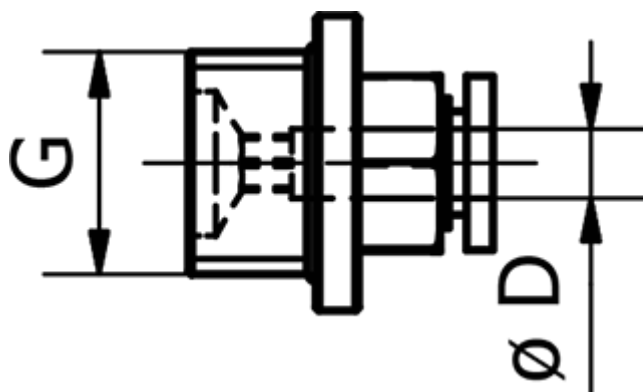

Article number: 58EPC1404

Description: Fitting EPC1404 Lige
Straight male, 1/2" tube diameter 14

Measures

D = 14
Thread = 1/2"